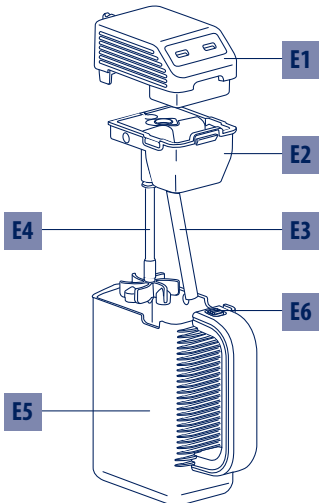

ECAM65X.75

PRIMADONNA ELITE

BEAN TO CUP ESPRESSO
AND CAPPUCCINO
MACHINE
Instruction for use

De'Longhi

B

C

D

E