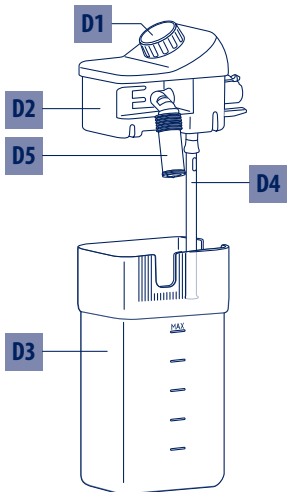

ECAM65X.75

PRIMADONNA ELITE

BEAN TO CUP ESPRESSO
AND CAPPUCCINO
MACHINE
Instruction for use

De'Longhi

B

C

D

E