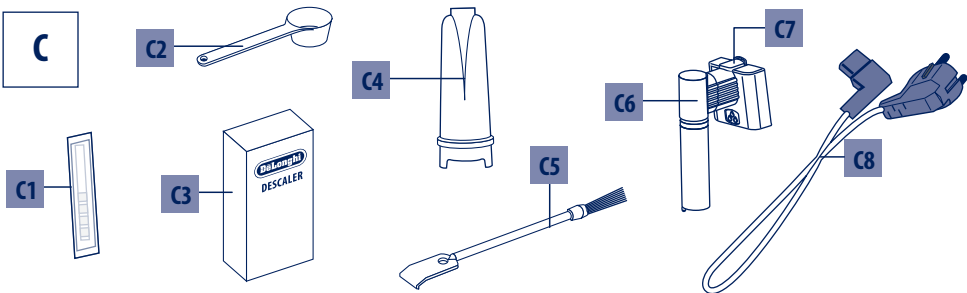

ECAM65X.75

PRIMADONNA ELITE

BEAN TO CUP ESPRESSO
AND CAPPUCCINO
MACHINE
Instruction for use

De'Longhi

B

C

D

E