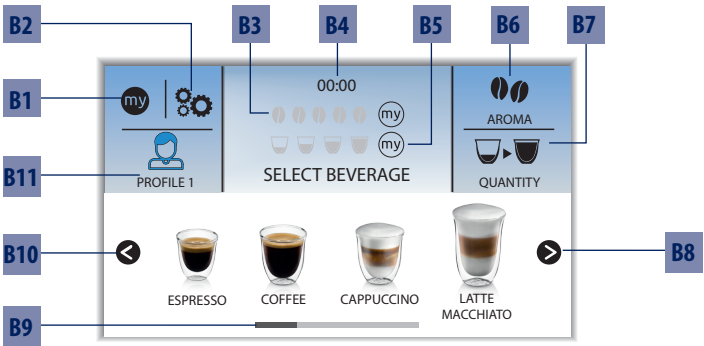

ECAM65X.75

PRIMADONNA ELITE

BEAN TO CUP ESPRESSO
AND CAPPUCCINO
MACHINE
Instruction for use

De'Longhi

B

C

D

E